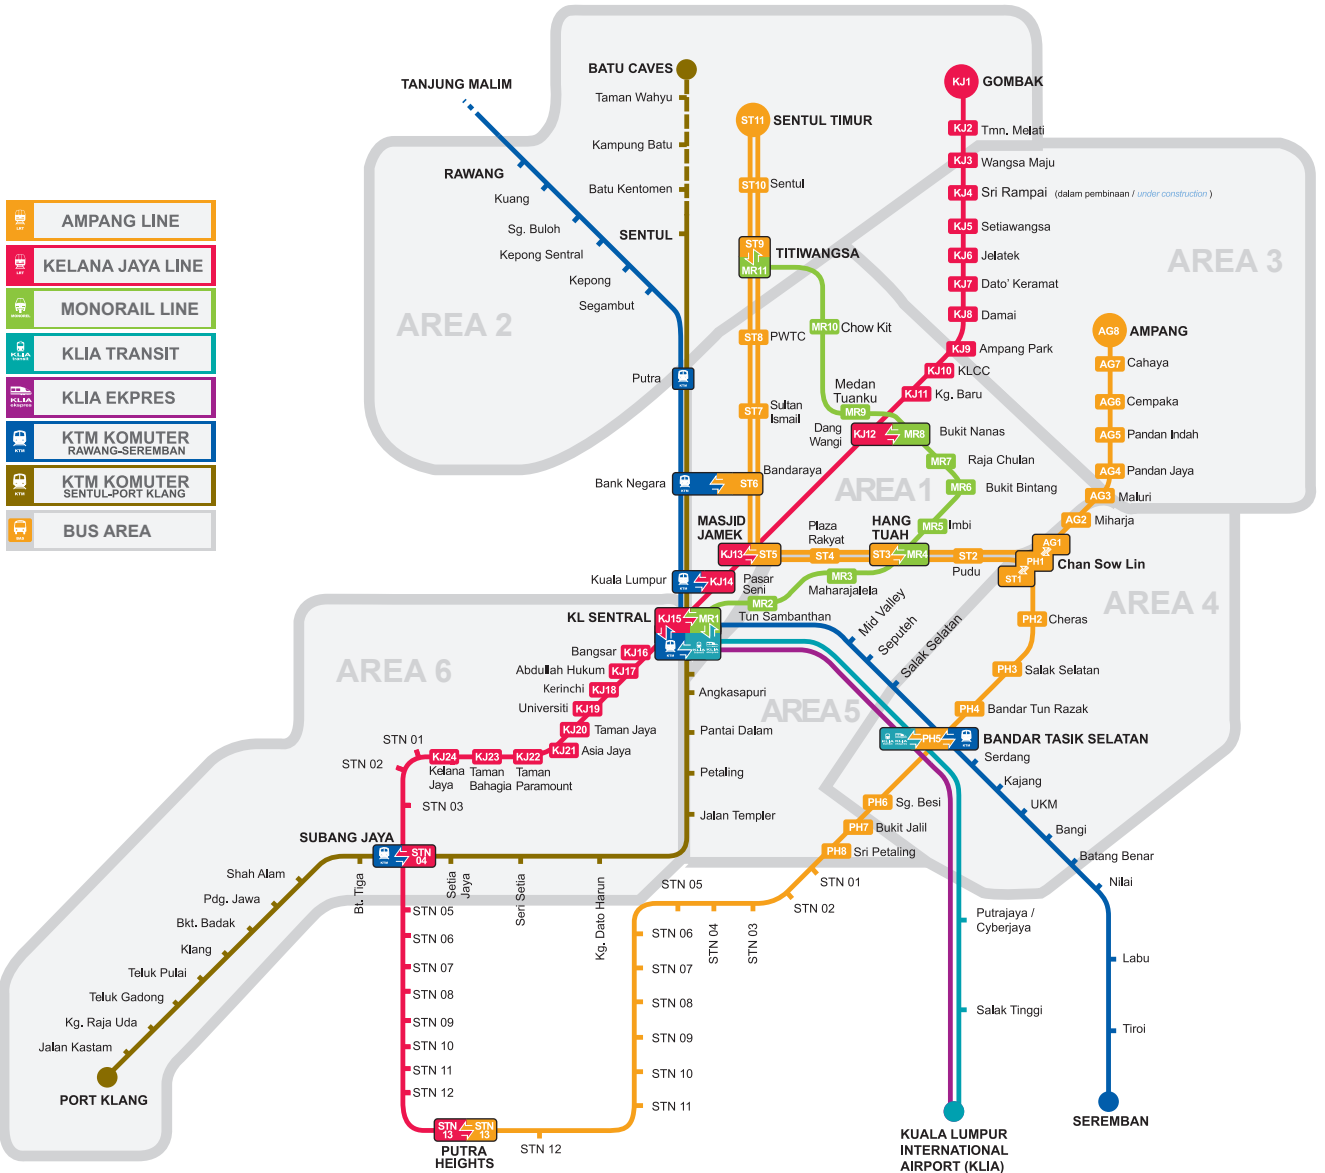

# Klang Valley Integrated Rail System

Talian Bantuan Helpline : 03-7885 2585